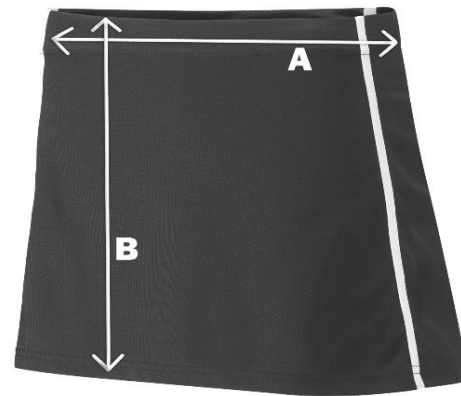

G203 Spirit Skort

Product Measurements (cm)									
Waist Size	22"	24"	26"	28"	30"	32"	34"	36"	38"
A - Waist in cm's	56cm	61cm	66cm	71cm	76cm	81cm	86cm	91cm	96cm
B - Length	35.5cm	36.5cm	37.5cm	38.5cm	39.5cm	39.5cm	40.5cm	40.5cm	41.5cm

***These figures are indicative only, and some variation should be expected, due to fabric stretch and production tolerances.**

Measuring Guide

- A. Waist circumference: Measured on the waistband and then doubled
- B. Length: Measured flat, from the top of the waistband to the hem